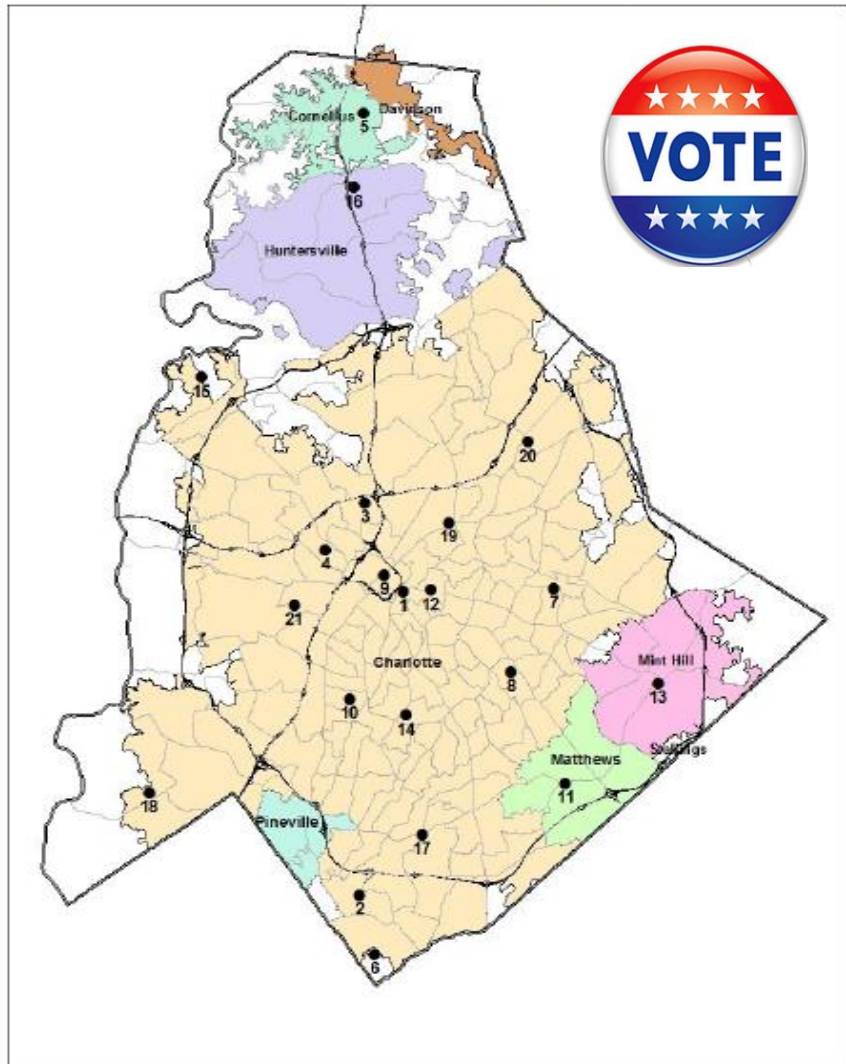

- 19 Sugar Creek Library
4045 North Tryon St., Charlotte NC

- 20 University City Regional Library
301 East W.T. Harris Blvd., Charlotte NC

- 21 West Boulevard Library
2157 West Blvd., Charlotte NC

Sunday	Monday	Tuesday	Wednesday	Thursday	Friday	Saturday
				October, 23 CPCC 8am – 7pm All Other Sites 10am – 7pm	October, 24 CPCC 8am – 7pm All Other Sites 10am – 7pm	October, 25 ALL SITES 10am – 1pm
October, 26 ALL SITES 1pm – 4pm	October, 27 CPCC 8am – 7pm All Other Sites 10am – 7pm	October, 28 CPCC 8am – 7pm All Other Sites 10am – 7pm	October, 29 CPCC 8am – 7pm All Other Sites 10am – 7pm	October, 30 CPCC 8am – 7pm All Other Sites 10am – 7pm	October, 31 CPCC 8am – 7pm All Other Sites 10am – 7pm	November, 1 ALL SITES 10am – 1pm FINAL DAY