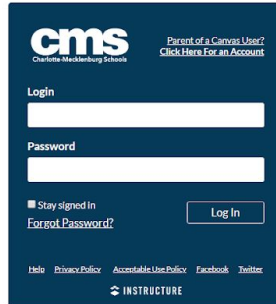

Canvas for Parents

How to see your child's work on Canvas?!

1. Go to cms.instructure.com/login/canvas

2. Click Parent of Canvas User in top right hand corner. You will need your child's log-on and password. Please note he/she is required to provide this information to you.